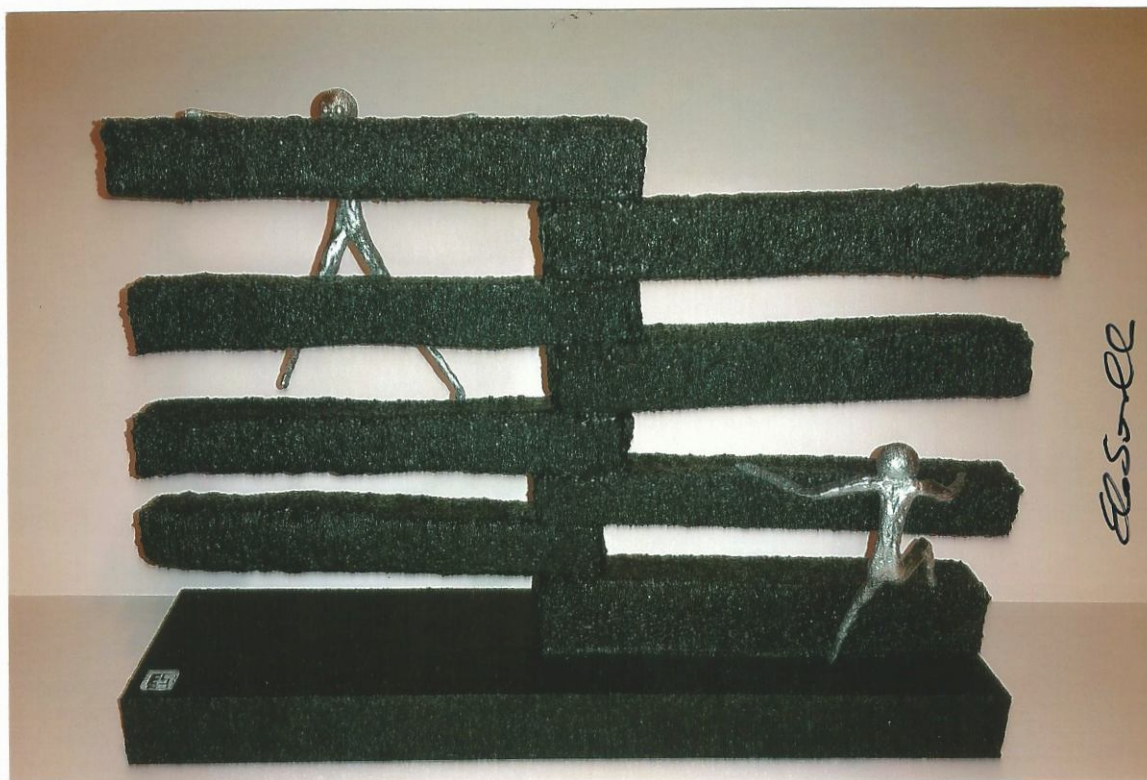

## Emilio Sorvillo Artist

## LA SCALATA

- Year of origin: 2016
- Total size in cm (side x side x high): 47 x 12 x 34
- Weight: 2500 g
- Shades: Glossy Black & Chrome Silver
- Construction technique: polystyrene & steel structure on wood, moulded plastic cover, finishing with grains of sand, painting in acrylic.