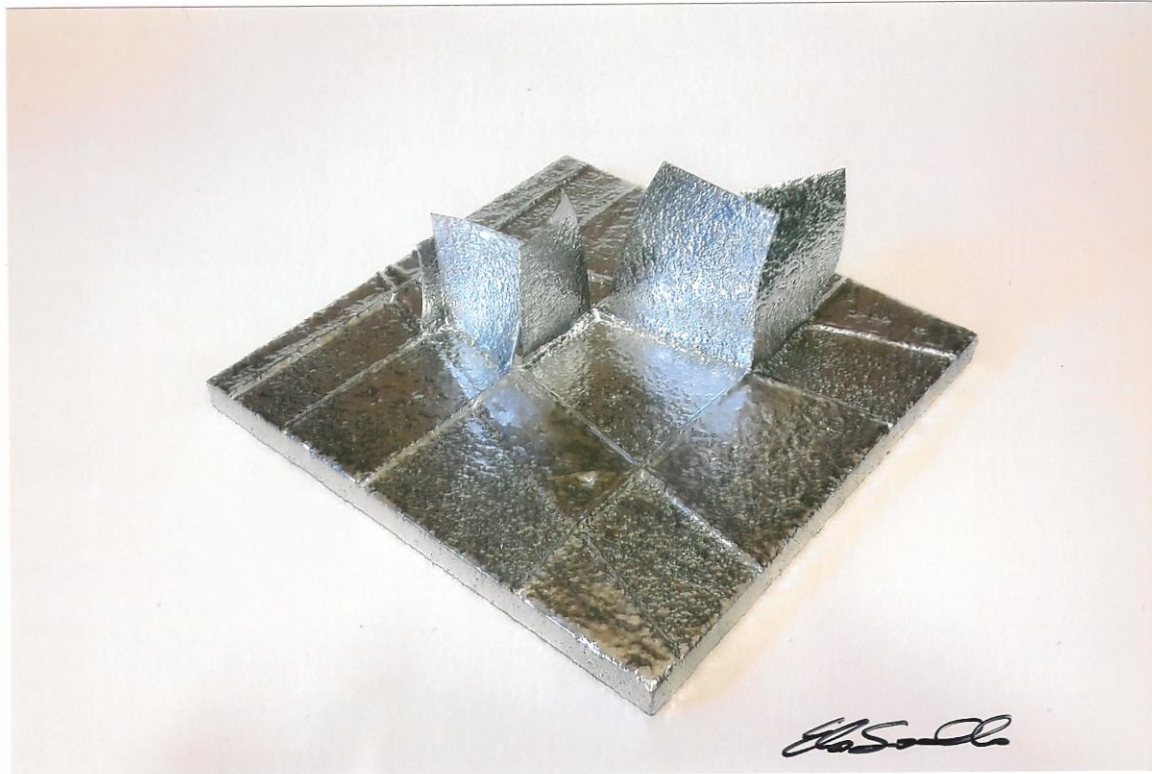

Emilio Sorvillo Artist

Emilio Sorvillo
Emilio Sorvillo

FOGLI AL VENTO

- Year of origin: 2015
- Total size in cm (side x side x high): 20 x 20 x 8
- Weight: 600 g
- Shades: Chrome Silver
- Construction technique: paper structure on wood, moulded plastic cover, finishing with grains of sand, painting in acrylic.